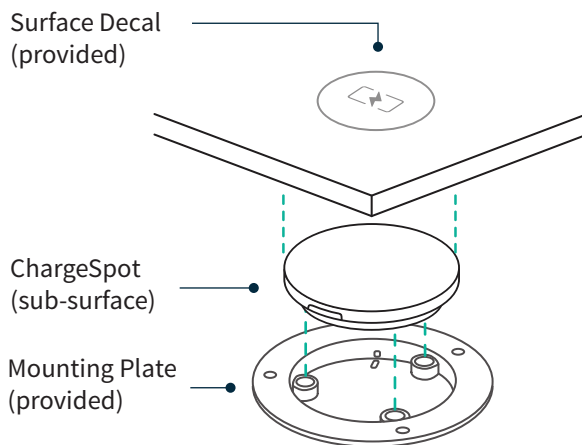

CHARGESPOT

PRODUCT SHEET

Chargespot is a wireless charging transmitter that installs under table surfaces. It allows anyone to charge their smartphone or tablet. It also is capable of fast charging for devices that can accept higher power transfer.

ChargeSpot is easy to use and install and can be added to any piece of furniture.

A decal denotes the location of the ChargeSpot and marks the spot that users place a device over to begin charging.

Power Output	15 Watts
Product Dimensions	3½" (89mm) Diameter x ¾" (19mm) Height
Power Supply	19V 1350mA (Sold Separately)
Wireless Power Protocols	WPC 1.2
Non-Compatible Surfaces	Metal, Glass